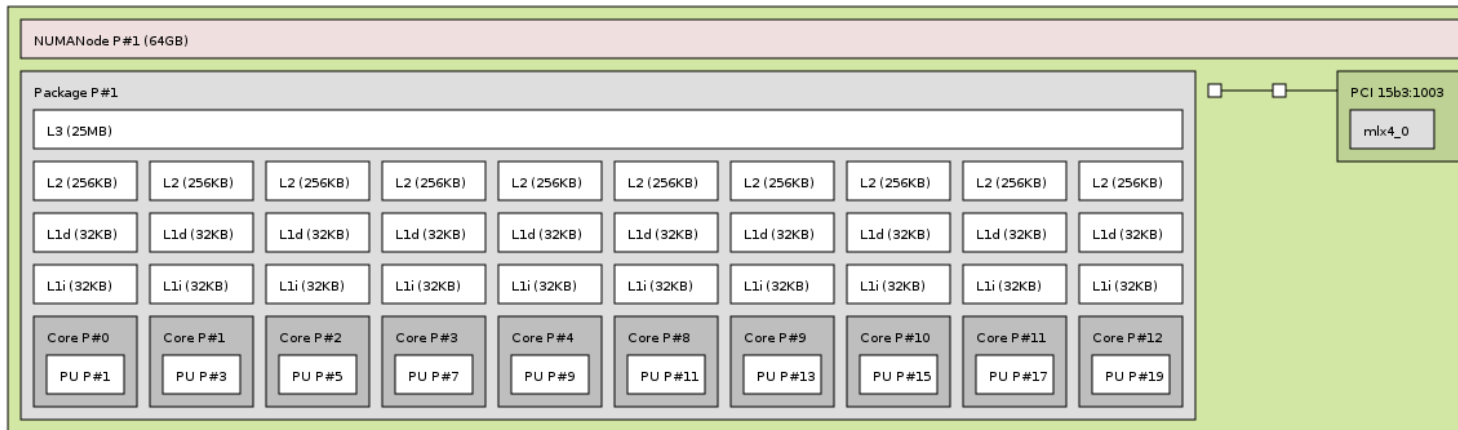

# Topology access

Two levels of topology information:

1. Topology in the server
2. Topology in the fabric

# Topology in the server

Machine (128GB total)

Indexes: physical

Date: ven. 09 janv. 2015 15:26:10 CET